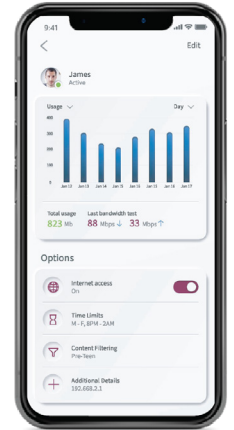

INTRO – \$6.95/month

- » Dual Band Router
- » Wi-Fi 6 Certified (802.11ax)
- » Service and support of the router
- » Security/firmware updates performed remotely
- » Initial site survey to analyze wireless coverage
- » Connection support of up to **20** devices (wired and wireless)
- » Blast Wi-Fi Powered by ITC App – basic parental controls (turn on and off devices), bandwidth management features, speed test
- » Capable of universal IoT hubb (Internet of Things)

Optional Add-Ons for Intro Package:

- ExperienceIQ™ App – \$4/month – Advanced Parental Controls
- ProtectIQ™ App – \$4/month – Advanced Network Security
- Extend Wireless by Adding Mesh Access Point for \$2.95/month

Build Parental Control Profiles

PREMIUM – \$14.95/month

- » Dual Band Router
- » Wi-Fi 6 Certified (802.11ax)
- » Service and support of the router
- » Security/firmware updates performed remotely
- » Initial site survey to analyze wireless coverage
- » Connection support to **unlimited** number of devices (wired and wireless)
- » Blast Wi-Fi Powered by ITC App – basic parental controls (turn on and off devices), bandwidth management features, speed test
- » **ExperienceIQ™ – Advanced Parental Controls**
- » **ProtectIQ™ – Advanced Network Security**
- » Mesh Access Point if needed
- » Capable of universal IoT hubb (Internet of Things)